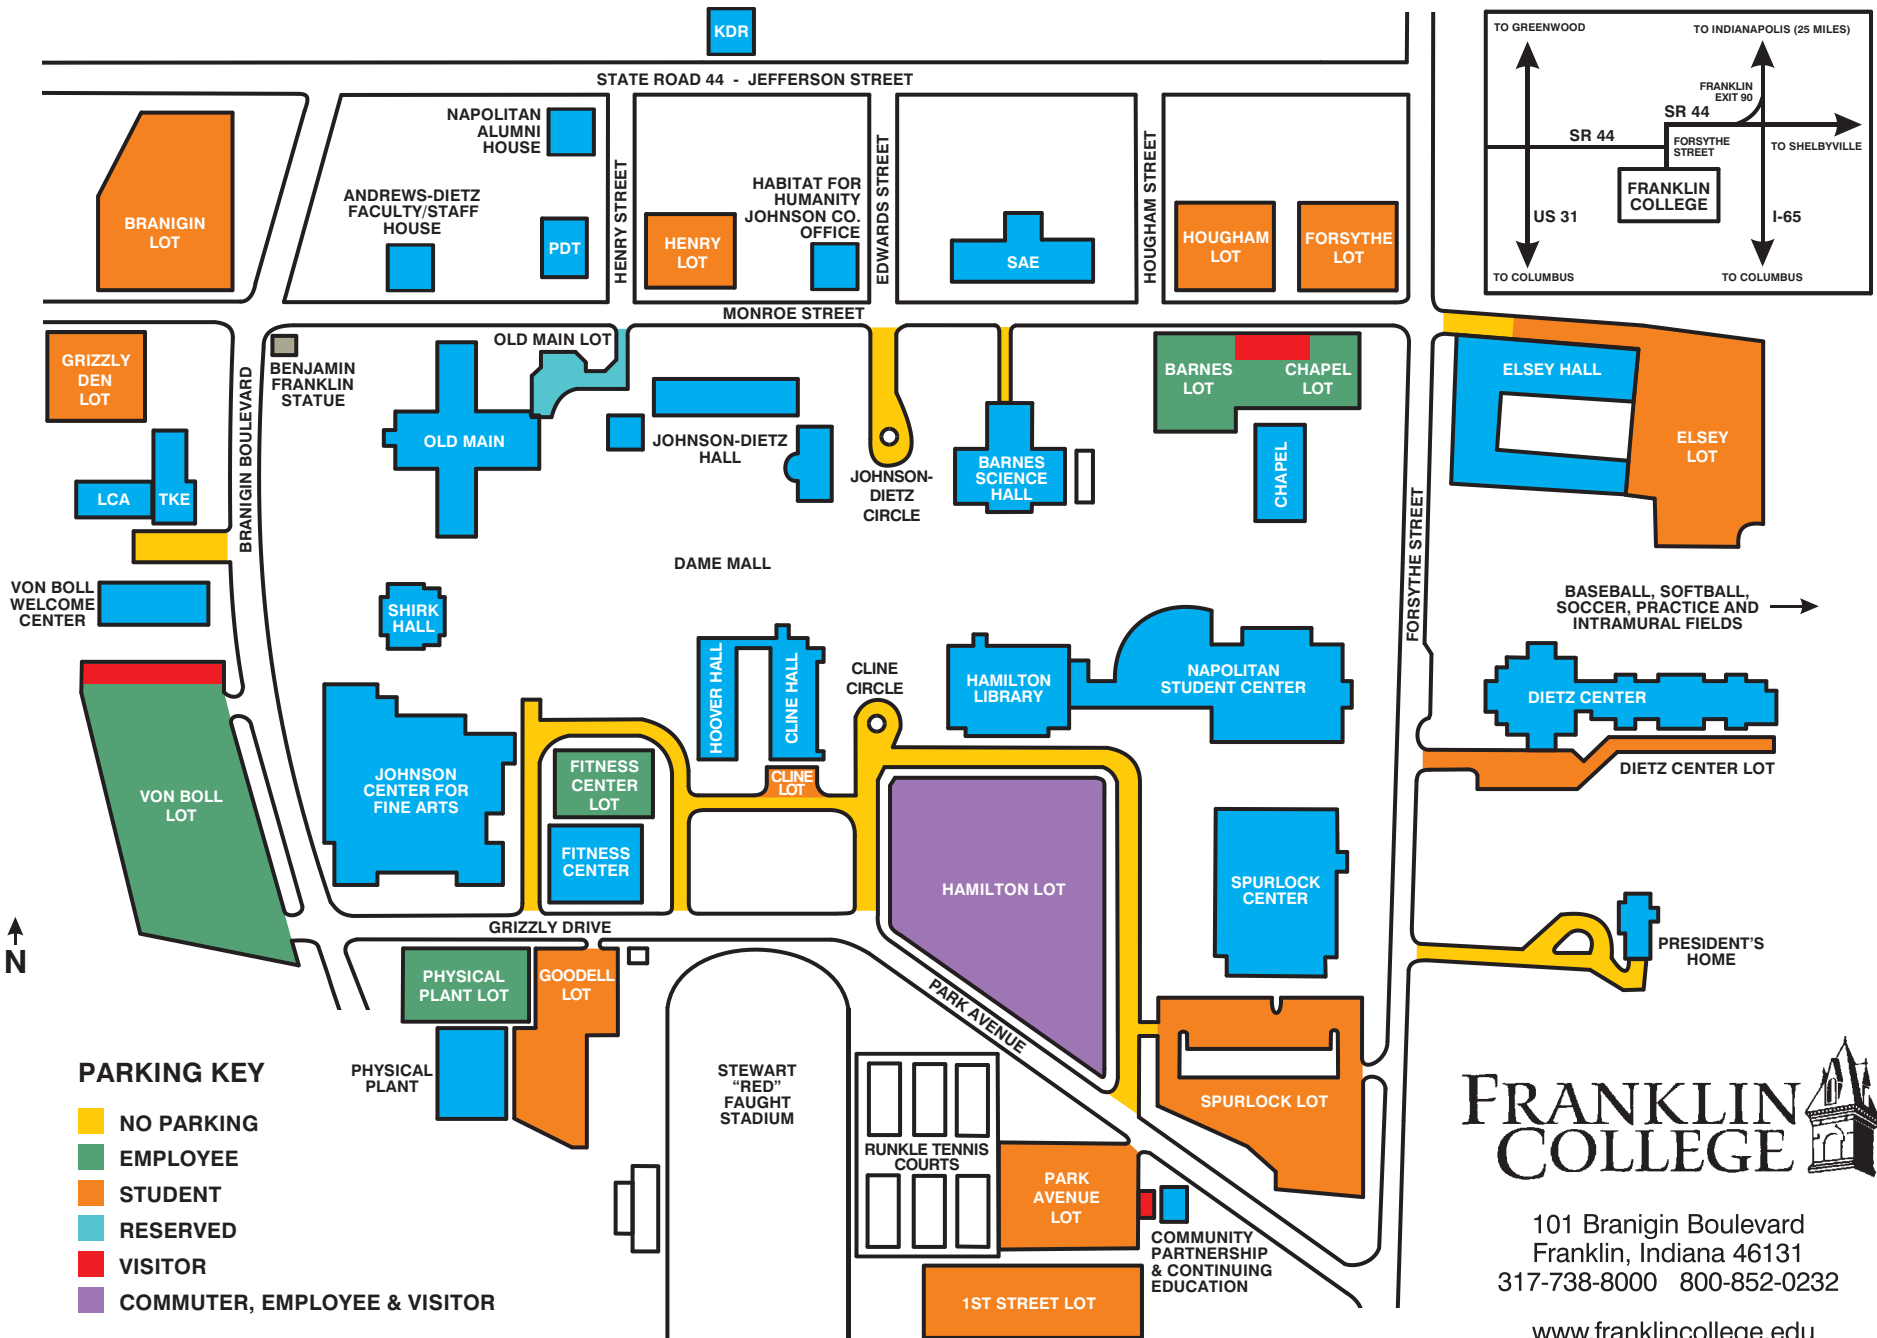

FRANKLIN COLLEGE CAMPUS MAP

FRANKLIN COLLEGE
 101 Branigin Boulevard
 Franklin, Indiana 46131
 317-738-8000 800-852-0232
www.franklincollege.edu